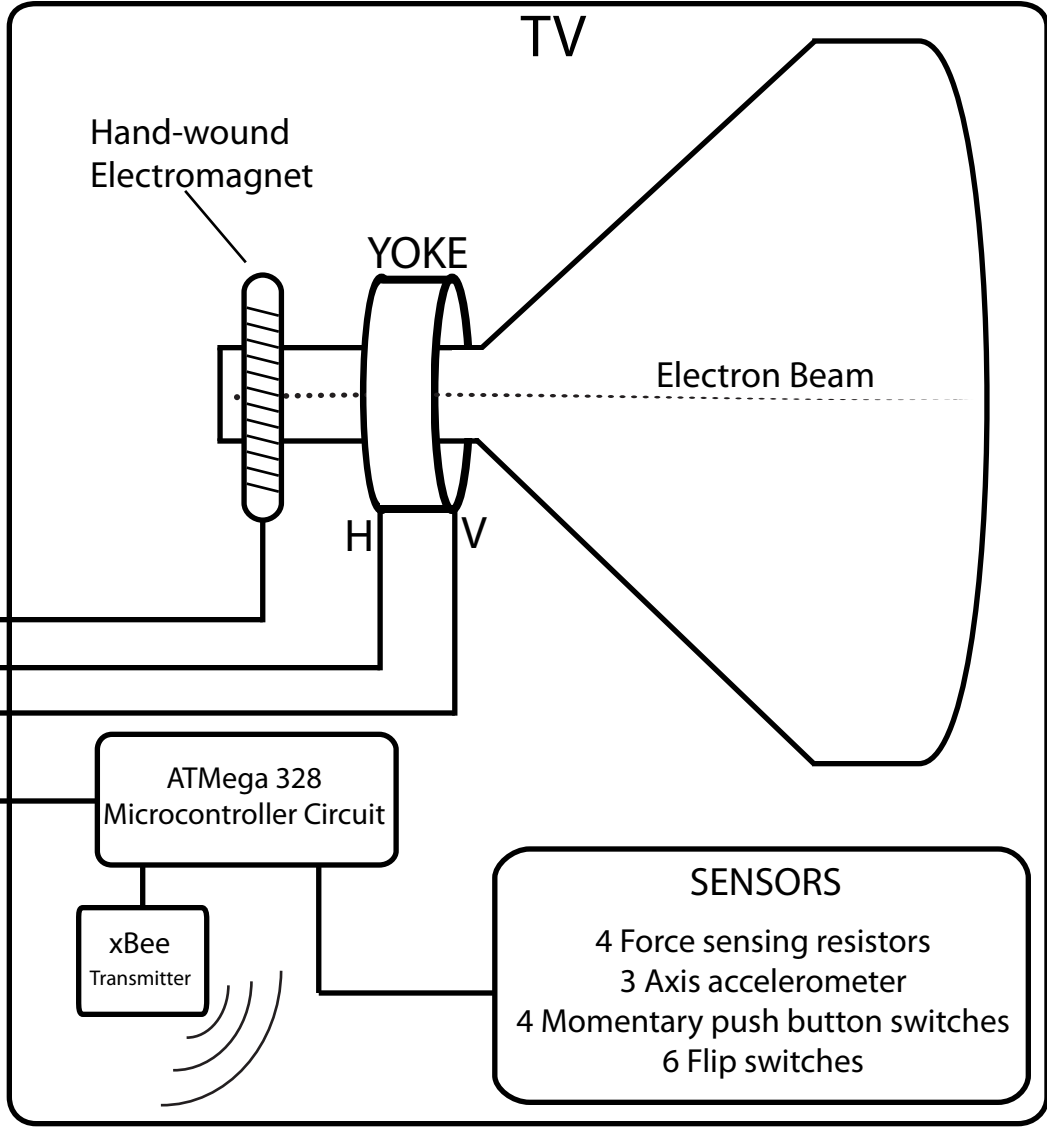

de/Rastra System Schematic

CPU - Max/MSP Patch

Audio Interface

Audio Out L/R

Sub woofer Out

Class D Digital Amplifier
100 W / Channel

Modified Computer Power Supply

TV

Hand-wound Electromagnet

YOKE

H

V

Electron Beam

ATMega 328
Microcontroller Circuit

xBee
Transmitter

SENSORS

- 4 Force sensing resistors
- 3 Axis accelerometer
- 4 Momentary push button switches
- 6 Flip switches