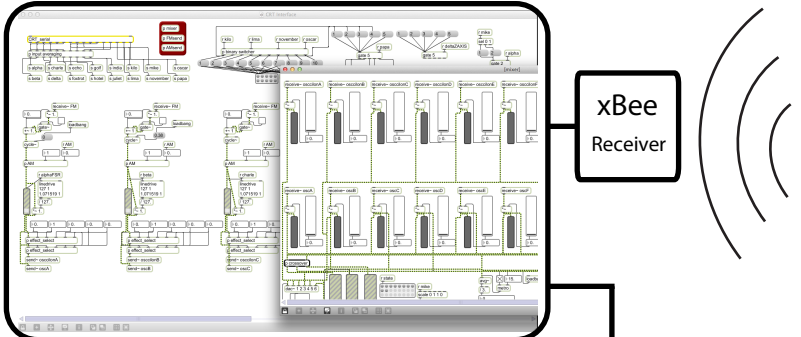

de/Rastra System Schematic

CPU - Max/MSP Patch

Audio Interface

Audio Out L/R

Sub woofer Out

Class D Digital Amplifier
100 W / Channel

Modified Computer Power Supply

TV

Hand-wound Electromagnet

YOKE

H

V

Electron Beam

ATMega 328
Microcontroller Circuit

xBee
Transmitter

SENSORS

- 4 Force sensing resistors
- 3 Axis accelerometer
- 4 Momentary push button switches
- 6 Flip switches